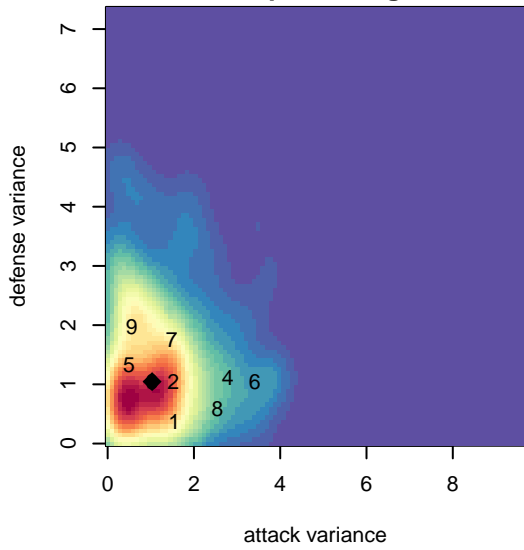

WPFC A ENCL G97

Washington Premier FC
 Tacoma, WA
 G97 total strength=1863
 attack=40.52 defense=39.14
 fall league = ECNL U18

alt names used:
 Washington Premier ECNL U18
 WASHINGTON PREMIER FC WPFC 97 ECNL
 WASHINGTON PREMIER FC WPFC 97 ECNL

Venues played:
 2015 Showcase of Champions Premier U17
 2015 NWCL U18
 2015 ECNL U18

WPFC A ENCL G97
 Dots are actual minus expected GF (blue circles) and GA (red triangles).
 Blue line is smoothed change in attack strength. Red is smoothed change in defense strength.

**attack and defense variance (black dot)
relative to other teams
and top 10 in region**

**attack and defense rating
relative to others at age
and all opponents in last 13 months**

Performance relative to 13 month average