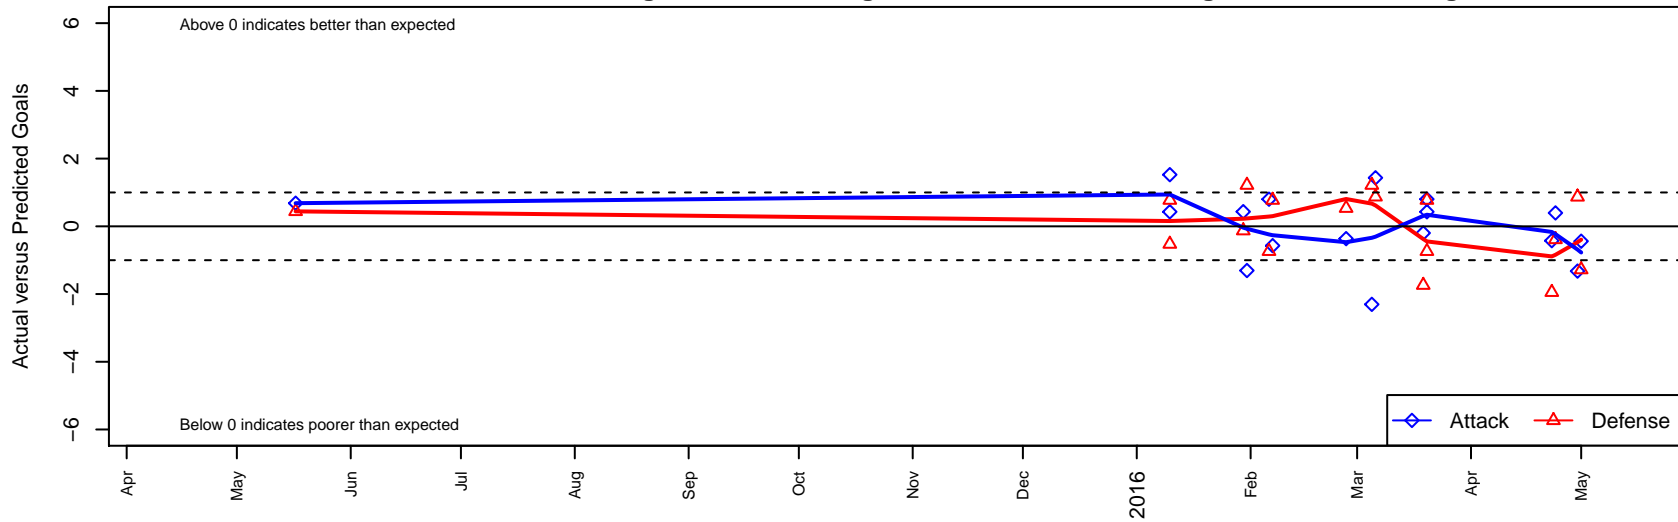

WPFC A ENCL G97

Washington Premier FC
 Tacoma, WA
 G97 total strength=1863
 attack=40.52 defense=39.14
 fall league = ECNL U18

alt names used:
 Washington Premier ECNL U18
 WASHINGTON PREMIER FC WPFC 97 ECNL
 WASHINGTON PREMIER FC WPFC 97 ECNL

Venues played:
 2015 Showcase of Champions Premier U17
 2015 NWCL U18
 2015 ECNL U18

WPFC A ENCL G97
 Dots are actual minus expected GF (blue circles) and GA (red triangles).
 Blue line is smoothed change in attack strength. Red is smoothed change in defense strength.

**attack and defense variance (black dot)
relative to other teams
and top 10 in region**

**attack and defense rating
relative to others at age
and all opponents in last 13 months**

Performance relative to 13 month average