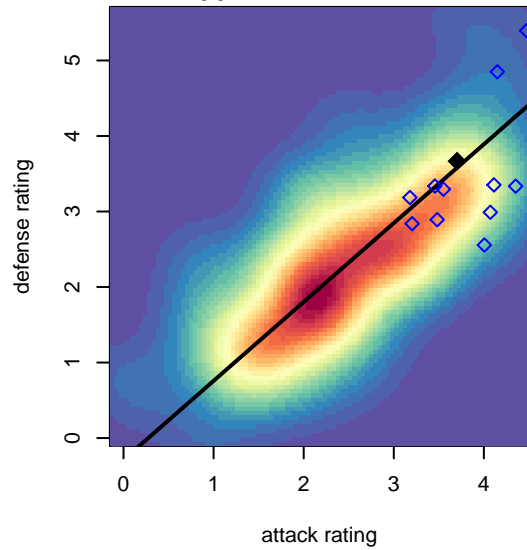

WPFC A ENCL G97

Washington Premier FC
 Tacoma, WA
 G97 total strength=1863
 attack=40.52 defense=39.14
 fall league = ECNL U18

alt names used:
 Washington Premier ECNL U18
 WASHINGTON PREMIER FC WPFC 97 ECNL
 WASHINGTON PREMIER FC WPFC 97 ECNL

Venues played:
 2015 Showcase of Champions Premier U17
 2015 NWCL U18
 2015 ECNL U18

WPFC A ENCL G97
 Dots are actual minus expected GF (blue circles) and GA (red triangles).
 Blue line is smoothed change in attack strength. Red is smoothed change in defense strength.

**attack and defense variance (black dot)
relative to other teams
and top 10 in region**

**attack and defense rating
relative to others at age
and all opponents in last 13 months**

Performance relative to 13 month average