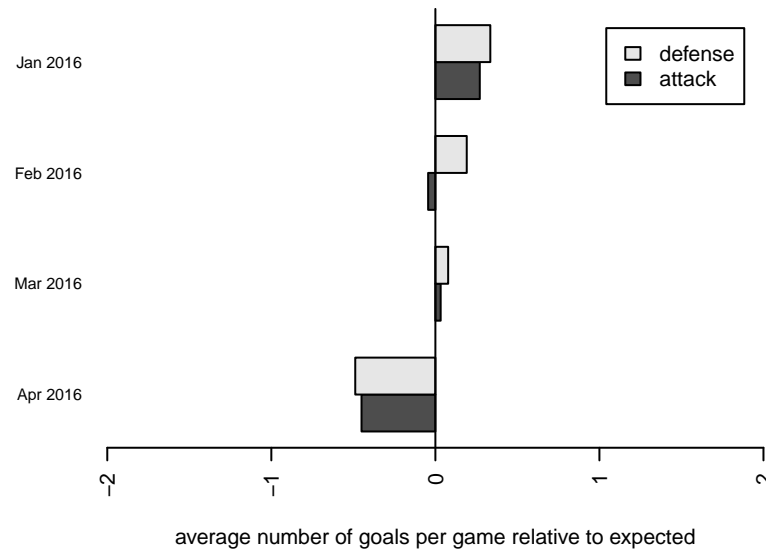

Performance relative to 13 month average