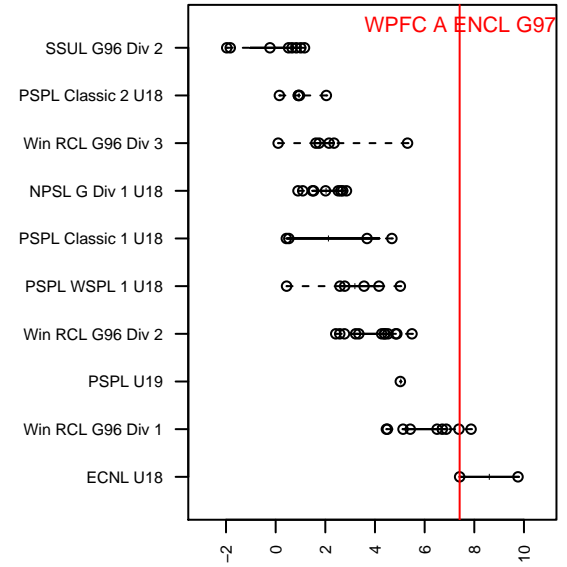

WPFC A ENCL G97

Washington Premier FC
 Tacoma, WA
 G97 total strength=1863
 attack=40.52 defense=39.14
 fall league = ECNL U18

alt names used:
 Washington Premier ECNL U18
 WASHINGTON PREMIER FC WPFC 97 ECNL
 WASHINGTON PREMIER FC WPFC 97 ECNL

Venues played:
 2015 Showcase of Champions Premier U17
 2015 NWCL U18
 2015 ECNL U18

WPFC A ENCL G97
 Dots are actual minus expected GF (blue circles) and GA (red triangles).
 Blue line is smoothed change in attack strength. Red is smoothed change in defense strength.

**attack and defense variance (black dot)
relative to other teams
and top 10 in region**

**attack and defense rating
relative to others at age
and all opponents in last 13 months**

Performance relative to 13 month average